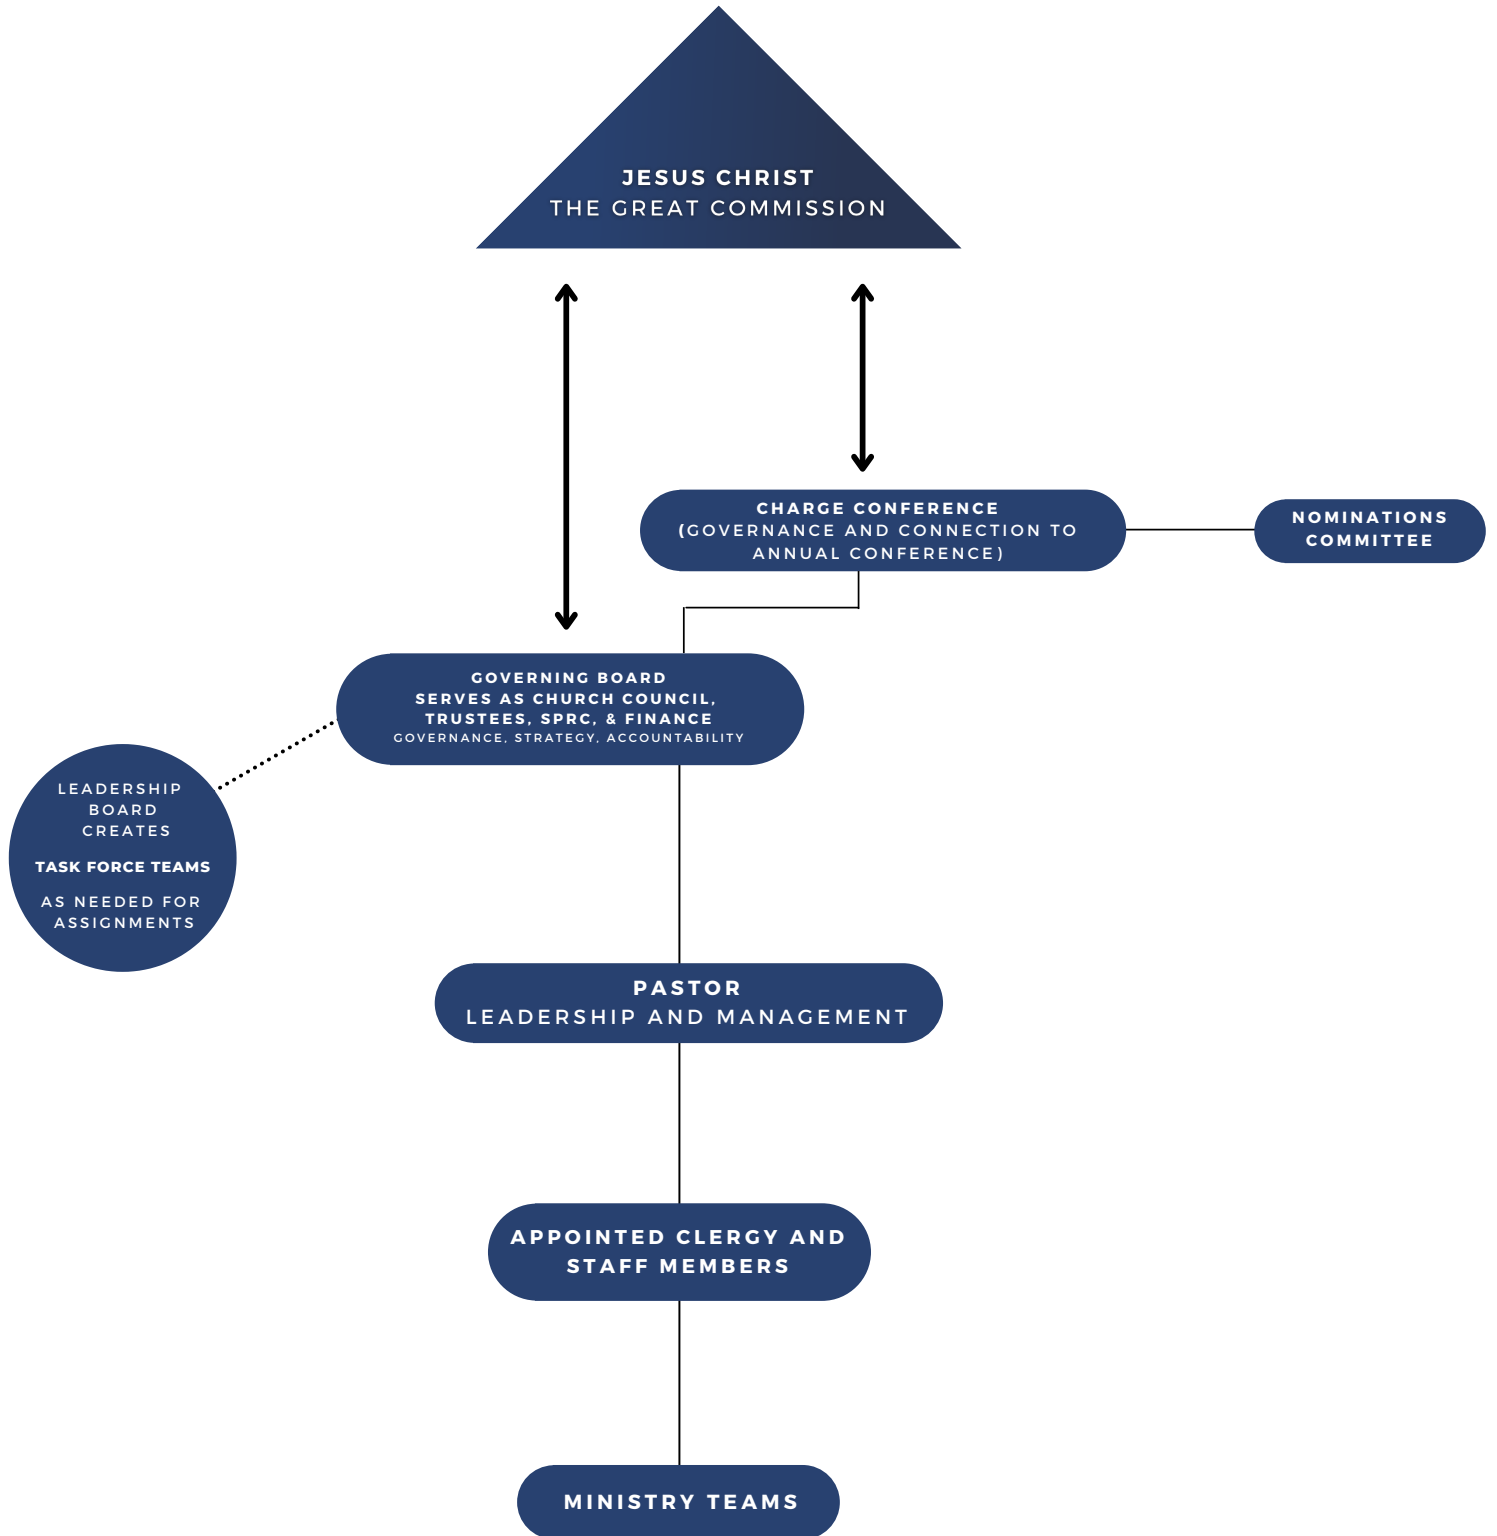

# Single Board Model | Organizational Chart

**Updated August 24, 2021**

Canton First United Methodist Church  
Sharing Life • Sharing Christ • For Others

770-479-2502 | [www.cantonumc.org](http://www.cantonumc.org) | 930 Lower Scott Mill Road